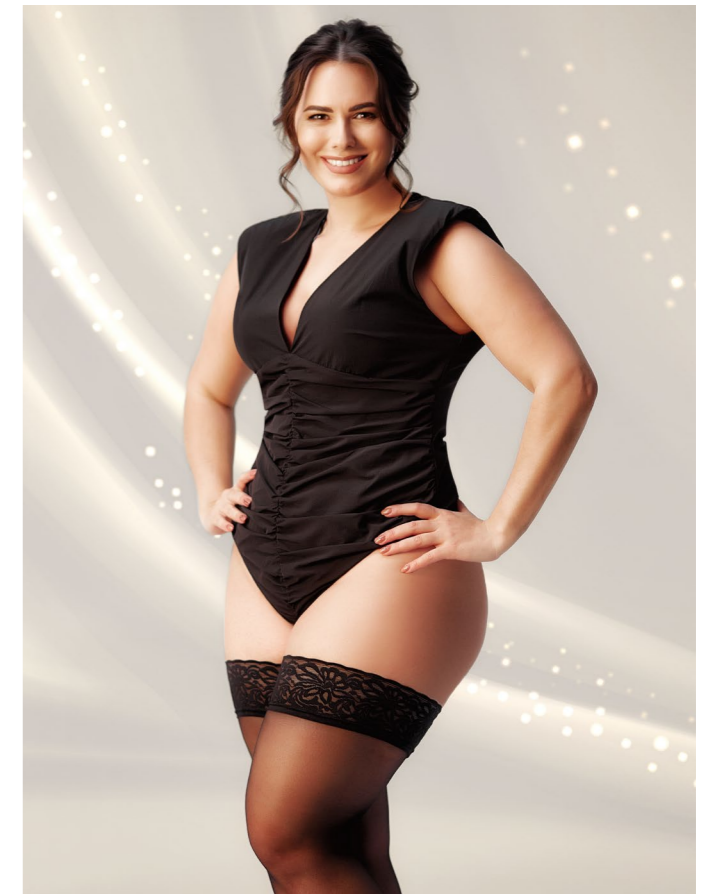

Sizes: 3XL, 4XL

87% Polyamide; 13% Elastane

Colors:

nero

daino

bianco

cappuccino

POSITIVE MICRO 70